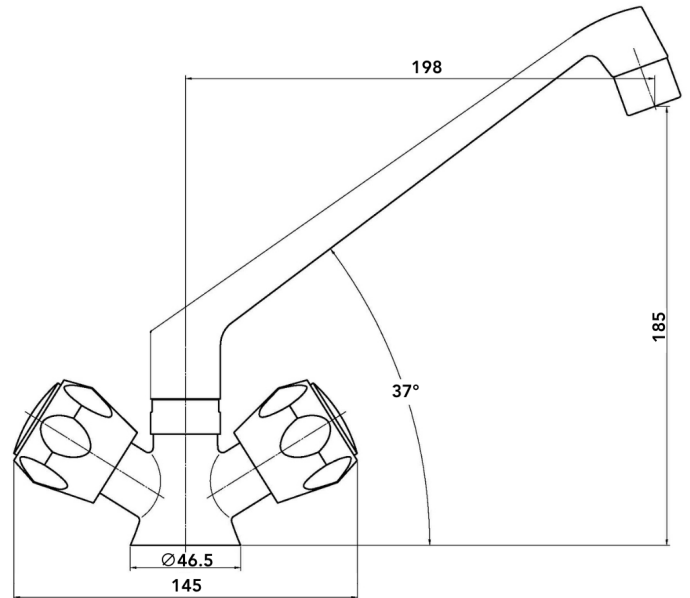

EDITH

Product Code	580020
Minimum Pressure	0.2 Bar
Maximum Pressure	5 Bar
Overall Height	228mm
Spout Exit Height	185mm
Spout Exit Reach	198mm

Colour Finishes

580020 Chrome