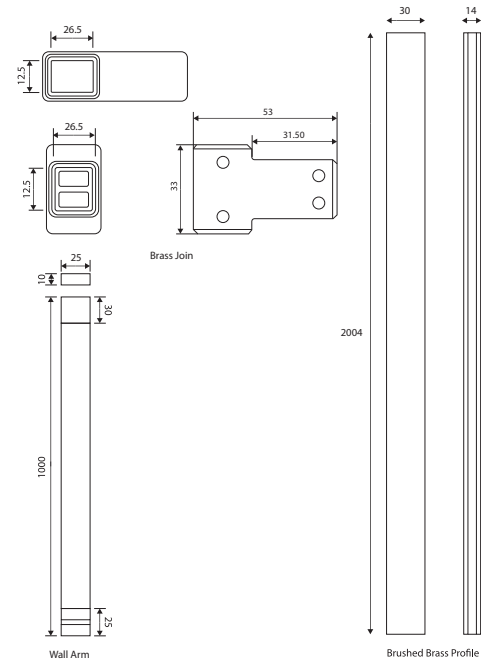

### Product Measurements

Product Weight:	1.7kg
Product Width:	60mm
Product Height:	2000mm
Product Depth:	60mm
Product Length:	N/A

### Primary Packed Measurements

Packaged Weight:	1.91kg
Packaged Length:	2080mm
Packaged Width:	90mm
Packaged Height:	90mm

### Enclosure Attributes

Adjustment:	N/A
Aqua-Shield:	N/A
Hinge Type:	N/A
Door Type:	N/A
Frame Type:	N/A
Glass Type:	N/A
Radius:	N/A
Entry Width:	N/A
Door In Swing:	N/A
Door Out Swing:	N/A
Enclosure Shape:	N/A
Glass Thickness:	N/A
Profile Finish/Colour:	bBrushed Brass
Profile Material:	Aluminium

## Dimensions

(measurements in mm)