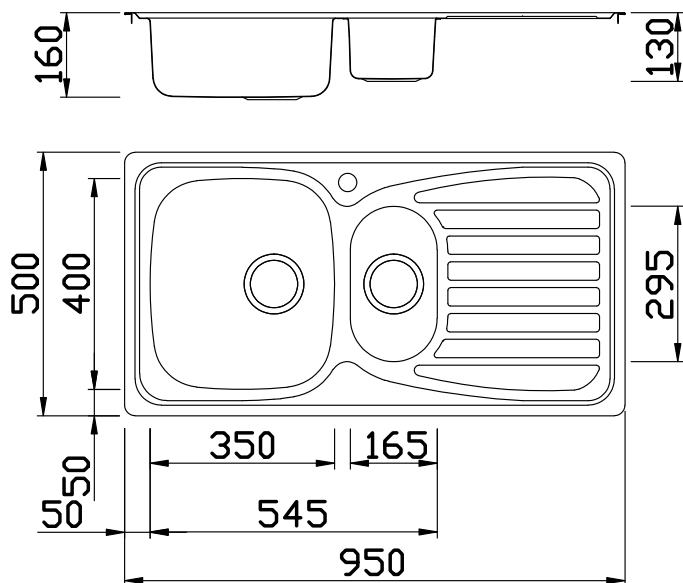

EIRLINE BOWL & HALF

Product Code	611255K
Overall Size	950 x 500mm
Main Bowl Size	350 x 400 x 160mm
Second Bowl Size	165 x 295 x 130mm
Mimimum Base Unit	600mm
Material	0.7mm S/S 304
Finish	Satin brushed