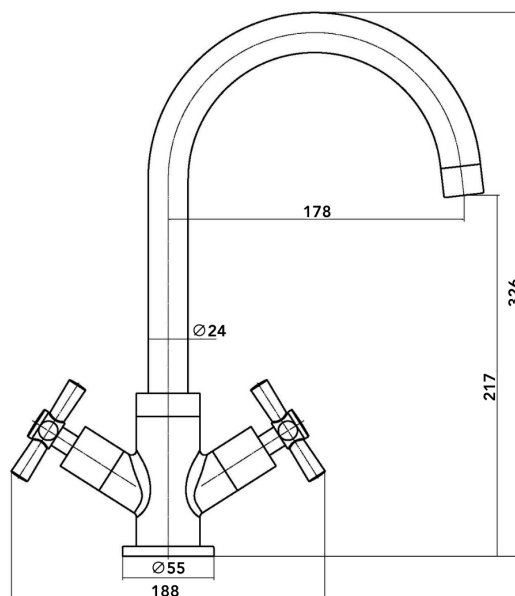

GABI

Product Code	580077
Minimum Pressure	0.5 Bar
Maximum Pressure	5 Bar
Overall Height	326mm
Spout Exit Height	217mm
Spout Exit Reach	178mm

Colour Finishes

580077 Chrome