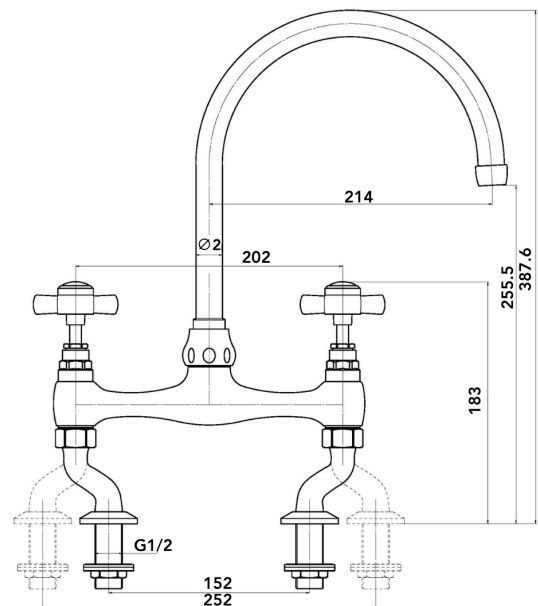

DARCY

Product Code	580316
Minimum Pressure	0.2 Bar
Maximum Pressure	5 Bar
Overall Height	388mm
Spout Exit Height	255mm
Spout Exit Reach	214mm

Colour Finishes

580316 Chrome