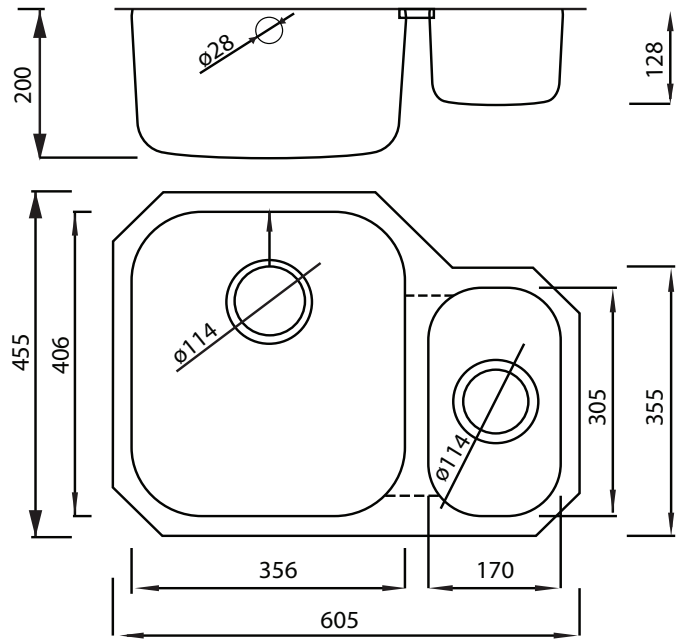

EIRLINE SF3515

Product Code	611162K (L) 611163K (R)
Overall Size	605 x 455mm
Main Bowl Size	356 x 406 x 200mm
Second Bowl Size	170 x 305 x 128mm
Mimimum Base Unit	700mm
Material	1mm S/S 304
Finish	Satin brushed

Colour Finishes

611162K (L) / 611163K (R)

Satin Brushed