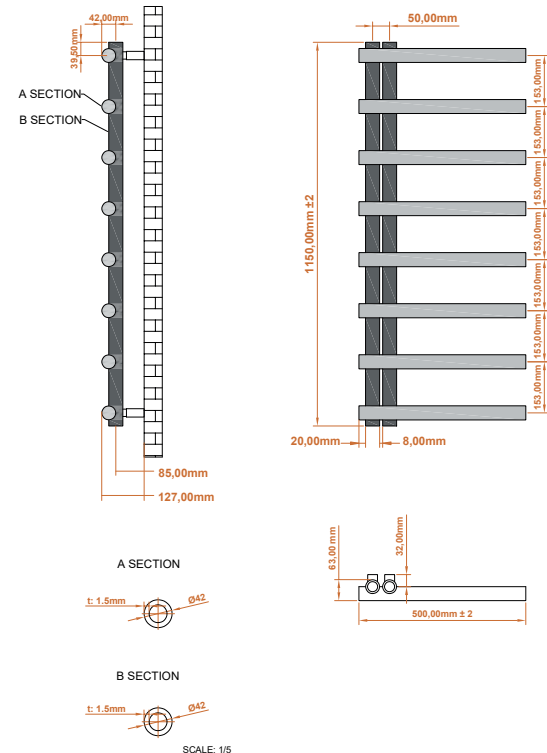

General Information	
Construction Material	Steel
Installation type	Wall
Colour / Finish	Textured White
Heating Attributes	
Bar Arrangement	N/a
Number of Bars	8
Radiator Diameter (Ø)	61
RAL#	9016
Bar Diameter (Ø)	42
BTU @ 50°C	1426
Thermal Output @ 50°C (WATT's)	418
Element installation compatible	No
Water Content Volume	7.5
Max Projection (mm)	127
Selected element must not exceed the maximum BTU / Watt output of the product. Seek advice from a competent installer.	
First Fix Dimensions	
Pipe Centres C1 (mm)	50
Pipe Centres C2 (mm)	85

SCUDO
BEAUTIFUL BATHROOMS

0330 124 7290

sales@scudo.co.uk - www.scudo.co.uk

Scudo is the trading name of Harrison Bathrooms Ltd. Whilst we endeavour to ensure that the product information is accurate we accept no liability for any information given. All images are for illustration purposes only. Product images and specifications are subject to change. Measurements are in millimetres and are nominal.

LIFETIME GUARANTEE

We are confident in our products and we want our customer to be, we proudly give a lifetime guarantee on our taps and showers, further details can be found on our website.