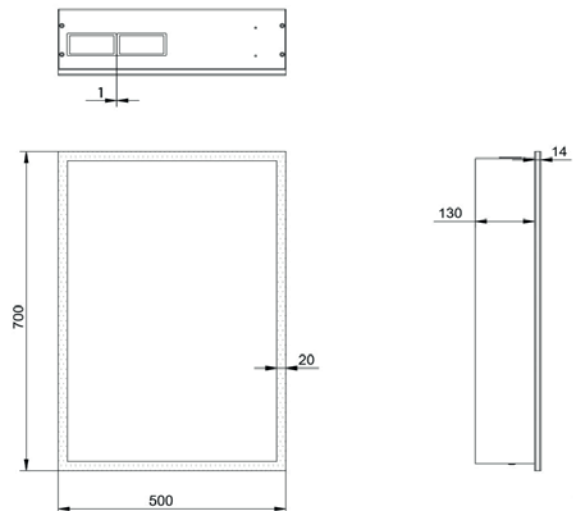

PRODUCT DATA SHEET

Blue Tooth Cabinet Single Door 500x700

Product Code: CABINET001

SCUDO
BEAUTIFUL BATHROOMS

0330 124 7290

sales@scudo.co.uk - www.scudo.co.uk

Scudo is the trading name of Harrison Bathrooms Ltd. Whilst we endeavour to ensure that the product information is accurate we accept no liability for any information given. All images are for illustration purposes only. Product images and specification are subject to change. Measurement are in millimetres and are nominal.

Product Name	CABINET001
Product Description	Blue Tooth Cabinet Single Door 500x700
Product Transportation	
Barcode	5060964936161
Country of origin	CH
Commodity code	7009920000
Product Measurements	
Product Weight (KG)	23.5
Product Width (mm)	500
Product Height (mm)	700
Product Depth (mm)	130
Product Length (mm)	0
Primary Packed Measurements	
Packaged Weight	24
Packed Length	840
Packed Width	580
Packed Height	230

General Information	
Construction Material	Aluminum / Mirror Glass / PMMA (plastic)
Installation type	Wall Mounted
Colour / Finish	Mirror
Mirror Attributes	
Bulb Watts	35
Bulb Type	LED
Voltage	230
Switch Type	INFRARED
Shaving Socket	NO
Demister	YES
Clock	NO
Hang Type	PORTRAIT
Light Colour	COOL/WARM WHITE
Lumens	3450
Light Temperature	2700/6500K
Dimmable	YES
Energy Rating	F
Internal Shelves	YES
Down Light	N/A
Bluetooth Speaker	YES
IP Rating	IP44

Dimensions
(measurements in mm)

LIFETIME GUARANTEE

We are confident in our products and we want our customer to be, we proudly give a lifetime guarantee on our taps and showers, further details can be found on our website