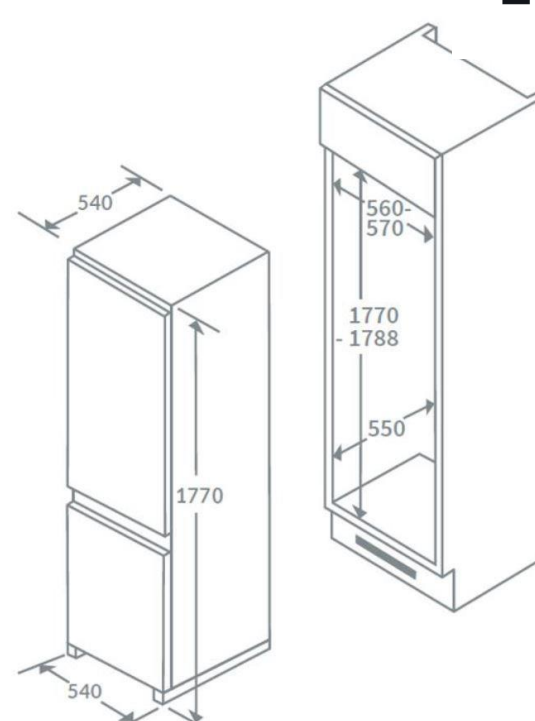

# Product Data Sheet

**prima**<sup>+</sup>  
The Smarter Choice™

Prima Code	PRRF700
Description	70-30 Frost Free Fridge Freezer
Colour	White
EAN Code	5034109759304
Energy Rating	A+
Features	Silver trims on shelves & door balconies
	6 glass shelves
	4 door balconies
	2 salad crispers
	3 Drawers
	Ice cube tray
	1 egg tray
	Optional wine rack (PRRF900) Flame retardant metal back
Door	Reversible doors
Hinges	Sliding hinge
Legs	Adjustable at front
Cable Length	170cm
Shelves & balconies	Clear
Gross Capacity	243 litres
Net Capacity	238 litres
Net Capacity - Fridge	182 litres
Net Capacity - Freezer	56 litres
Auto/Manual Fridge	Automatic defrost fridge
Auto/Manual Freezer	Automatic defrost freezer
Freezer Rating	****
Maximum Noise Level	41dBA
Temperature Range	0-10°C/-18°C
Energy consumption per 24h	0.73kWh
Energy consumption per annum	268kWh
Power Supply	13A
Refrigerant type	R600a
Connection	UK Plug
Product Height (mm)	1770
Product Width (mm)	540
Product Depth (mm)	540
Guarantee	5 Year parts & 2 year labour