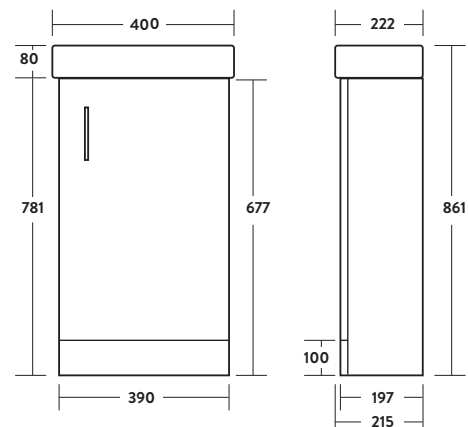

PRODUCT DATA SHEET

Ella 500 Wall Unit

Product Code: LANZAFLOOR-ANTHRACITE

SCUDO
BEAUTIFUL BATHROOMS

0330 124 7290

sales@scudo.co.uk - www.scudo.co.uk

Scudo is the trading name of Harrison Bathrooms Ltd. Whilst we endeavour to ensure that the product information is accurate we accept no liability for any information given. All images are for illustration purposes only. Product images and specification are subject to change. Measurements are in millimetres and are nominal.

Product Name	LANZAFLOOR-ANTHRACITE
Product Description	Slimline Basin Cab Matt Grey
Product Transportation	
Barcode	5060766120928
Contry of origin	TURK
Comodity code	9403609010
Product Measurements	
Product Weight (KG)	9
Product Width (mm)	390
Product Height (mm)	780
Product Depth (mm)	215
Product Length (mm)	390
Primary Packed Measurements	
Packaged Weight	10.65
Packed Length	245
Packed Width	420
Packed Height	805
Packaging Weights	
Card (kg)	0.8
Paper (kg)	n/a
Wood (kg)	n/a
Plastic (kg)	0.05
Compliance DOP	N/a

General Information	
Construction Material	Vinyl Wrapped MDF
Installation type	Floor Mounted
Colour / Finish	Anthracite
Furniture Attributes	
Supplied Fully Assembled	Yes
Number Of Drawers	0
Number Of Doors	1
Soft Close Doors / Drawers	Yes
Moisture resistant	Yes
Internal Shelves	1
Door Opening Width (mm)	390
Draw Opening Distance (mm)	N/a
Recommended Concealed Cistern	N/a
False Draws	No
Number of False Draws	0
Can the door be swapped over to open the oppersite way	No
Which side is the door hinge located	Both
Compatible Furniture Part Code	N/a
Compatible Basin Part Code	Lanza Basin
Handles	
Handle Style	Vertical Bar
Handle Finish	Chrome or Black
Handle Material	Stainless Steel
Number of Handles	1

Dimensions
(measurements in mm)

LIFETIME GUARANTEE

We are confident in our products and we want our customer to be, we proudly give a lifetime guarantee on our taps and showers, further details can be found on our website