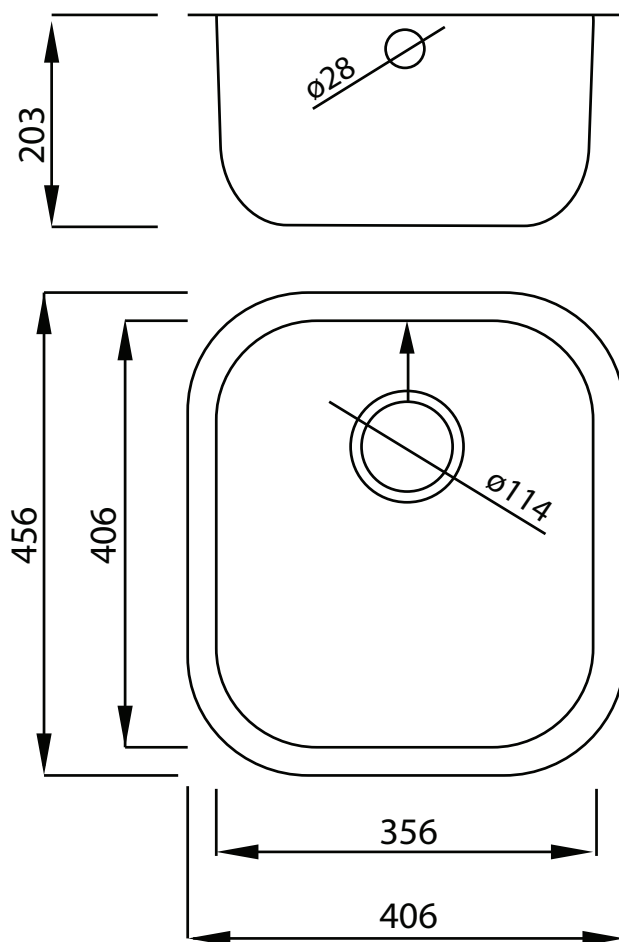

## EIRLINE SF35

Product Code	611160K
Overall Size	406 x 456mm
Main Bowl Size	356 x 406 x 203mm
Second Bowl Size	N/A
Minimum Base Unit	500mm
Material	1mm S/S 304
Finish	Satin brushed