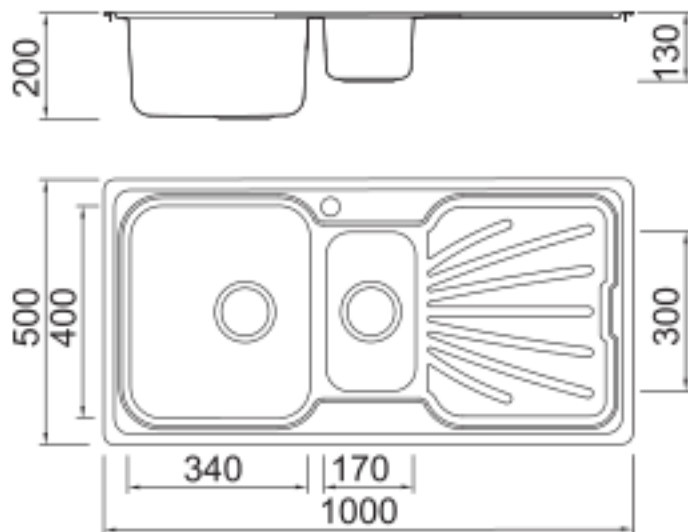

EIRLINE PLUS BOWL & HALF

Product Code	610425K
Overall Size	1000 x 500mm
Main Bowl Size	350 x 400 x 200mm
Second Bowl Size	170 x 300 x 130mm
Mimimum Base Unit	600mm
Material	0.8mm S/S 304
Finish	Satin brushed