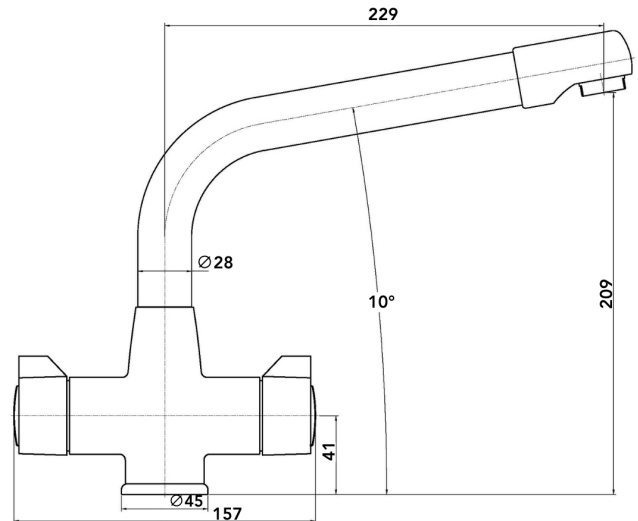

SOFIA

Product Code	580314
Minimum Pressure	0.2 Bar
Maximum Pressure	5 Bar
Overall Height	242mm
Spout Exit Height	209mm
Spout Exit Reach	229mm

Colour Finishes

580314 Chrome