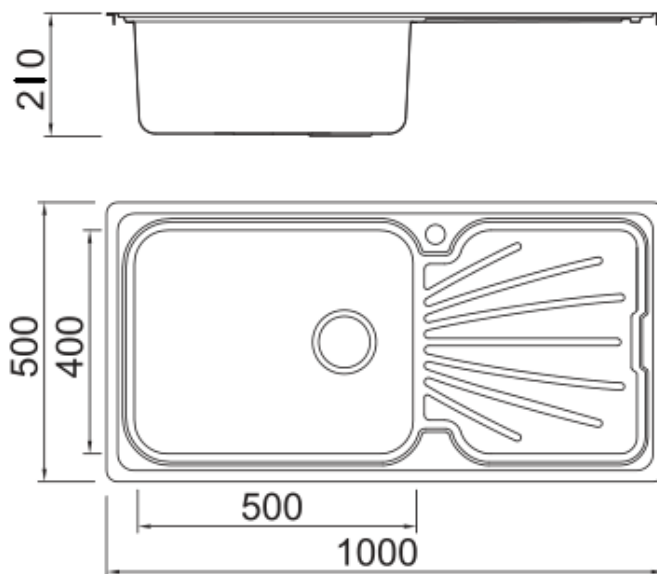

EIRLINE PLUS XL

Product Code	610423K
Overall Size	1000 x 500mm
Main Bowl Size	500 x 400 x 210mm
Second Bowl Size	N/A
Mimimum Base Unit	600mm
Material	0.8mm S/S 304
Finish	Satin brushed

Colour Finishes

610423K Satin Brushed