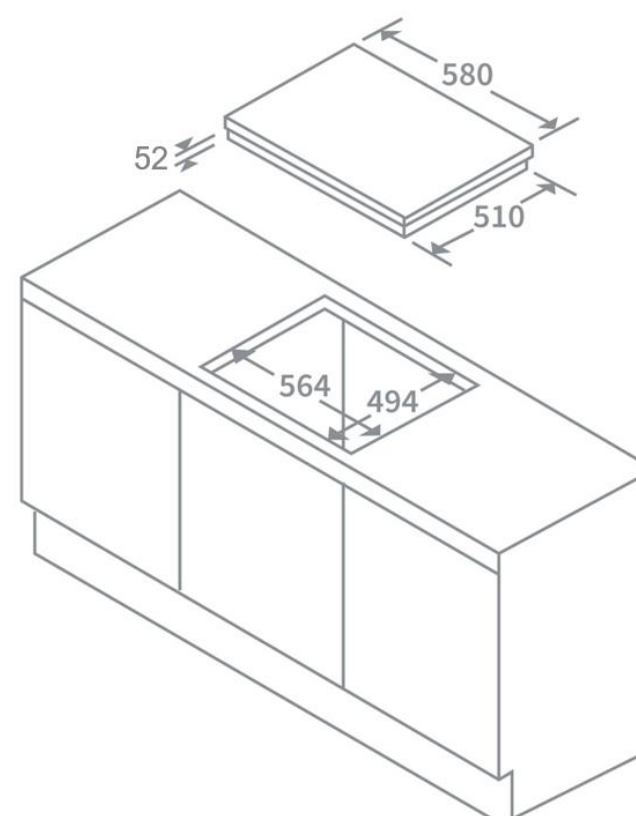

Product Data Sheet

Prima Code	PRCEH107
Description	60cm Ceramic Hob
Colour	Black
EAN Code	5054913510977
No. of cooking Zones	4 Zones
Features	Child lock function
	Residual heat indicators
	1-99 minute timer (each zone)
	Auto safety shut off mechanism
Controls	Touch control
Control Panel Style	Side panel
Power Levels	9 power levels
Digital Timer Setting	1-99 minute timer
Glass	Black frameless
Front left zone diameter (mm)	145
Rear left zone diameter (mm)	180
Rear right zone diameter (mm)	145
Front right zone diameter (mm)	180
Front left zone power	1200W
Rear left zone power	1800W
Rear right zone power	1200W
Front right zone power	1800W
Nominal Power	6000W
Electrical Voltage (V)	220-240
Frequency (Hz)	50/60
Product Height (mm)	52
Product Width (mm)	580
Product Depth (mm)	510
Cut Out Width (mm)	564
Cut Out Depth (mm)	494
Cut Out Depth (mm)	494
Electrical supply cord length (mm)	n/a
Required clearance above hob (mm)	750
Warranty	5 Year parts & 2 year labour