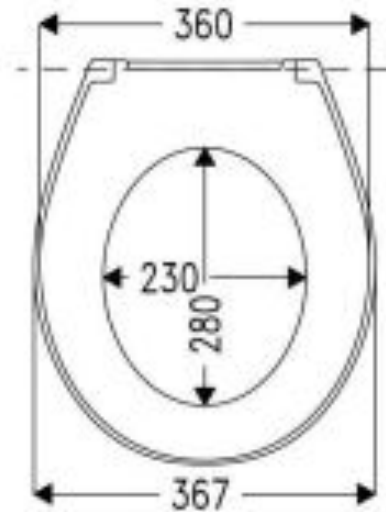

Fresssh Georgia Plus

Product information:

Material: VC

Shape: Round

Installation: Floor fixir

Color: White

Weight: 19.4kg – Pan
11kg – Cister

Dimensions (including

Depth: 660mm

Width: 350mm

Height: 790mm

Packaging and palletiz.

Packing:

Pieces per pallet: 40 p