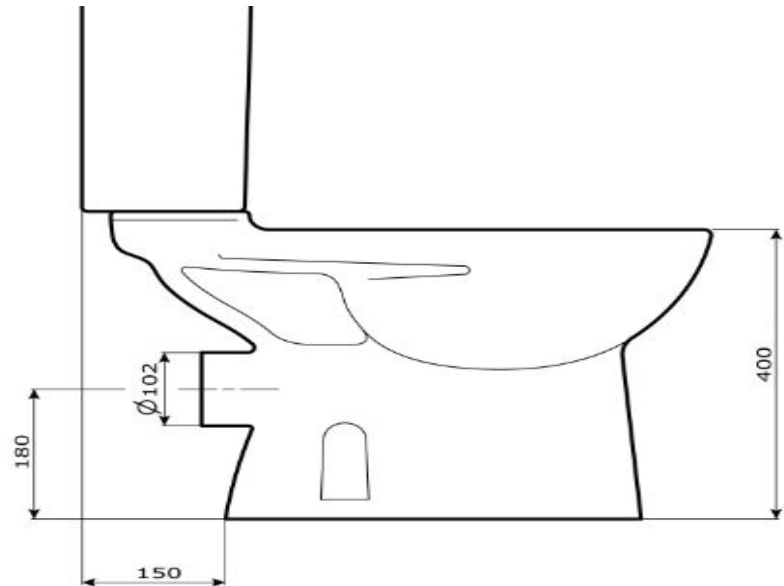

Fresssh Georgia Plus

Product information:

Material: VC

Shape: Round

Installation: Floor fixir

Color: White

Weight: 19.4kg – Pan
11kg – Cister

Dimensions (including

Depth: 660mm

Width: 350mm

Height: 790mm

Packaging and palletiz.

Packing:

Pieces per pallet: 40 p