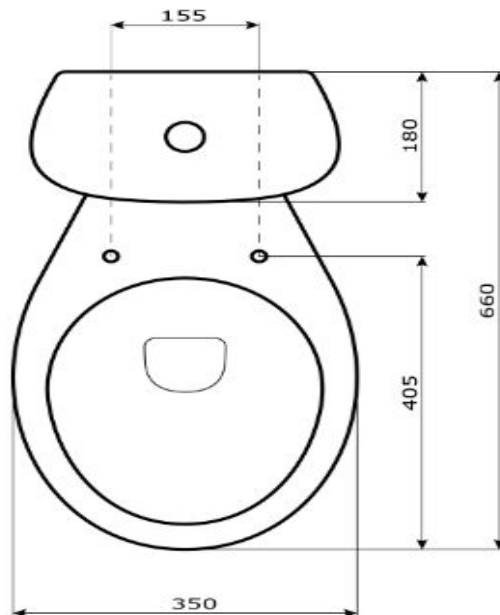

Fresssh Georgia Plus

Product information:

Material: VC

Shape: Round

Installation: Floor fixir

Color: White

Weight: 19.4kg – Pan
11kg – Cister

Dimensions (including

Depth: 660mm

Width: 350mm

Height: 790mm

Packaging and palletiz.

Packing:

Pieces per pallet: 40 p