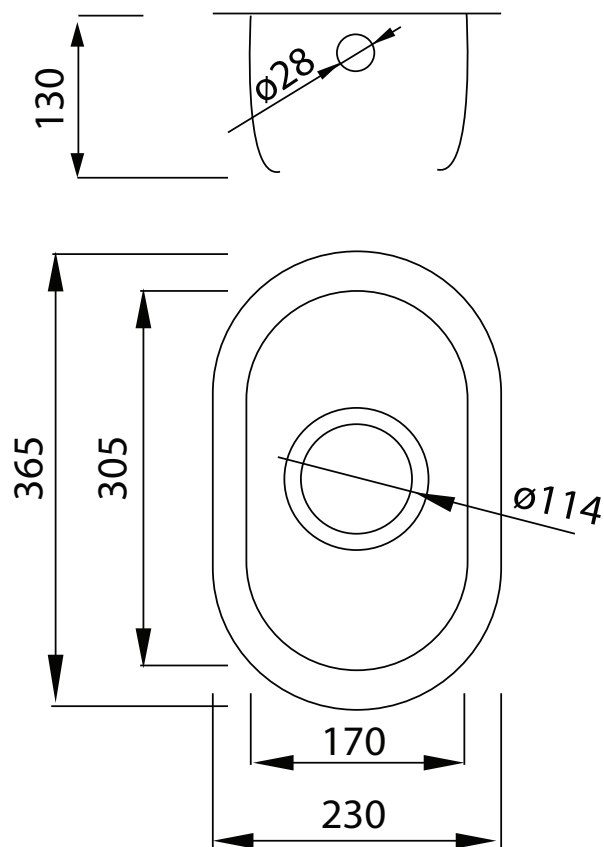

EIRLINE SF15

Product Code	611161K
Overall Size	230 x 365mm
Main Bowl Size	170 x 305 x 130mm
Second Bowl Size	N/A
Mimimum Base Unit	300mm
Material	1mm S/S 304
Finish	Satin brushed

Colour Finishes

611161K Satin Brushed