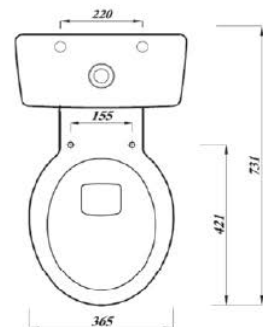

ECONOMY COMFORT HEIGHT CLOSE COUPLED LEVER WC SET INCLUDING STANDARD SEAT

Product Code	COMFASLEVWC
Pan Outlet	Horizontal
Weight (Kg)	33.9
Material	Vitreous China
Flushing Volume (Ltr)	6/4
Cistern Fittings Included	Yes
Pre-installed/Bagged	Bagged
Flushing Mechanism	Dual Flush Lever
Inlet	RH Bottom Inlet

Shown: Comfort Height Close Coupled WC with Lever Cistern & Standard Seat.

DOCMNPAN - ASWHCI - CPKAS - STWHSSUNP

Key features:

- Horizontal outlet
- UKCA compliant
- Classic close coupled design
- Raised height for more comfort

Description:

Featuring a comfort height close coupled pan for either commercial or domestic settings. This close coupled pack features a dual flush pre-installed mechanism.

All dimensions are approximate and subject to normal ceramic variation. Although every effort is made not to change the above product specification, Lecico reserve the right to do so without prior notification if necessary. *Against manufacturers defects. Full information on guarantees available upon request.