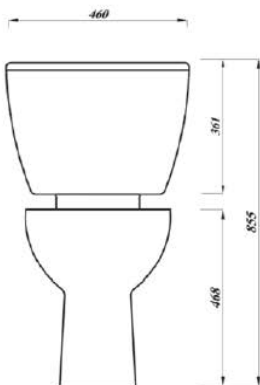

ECONOMY COMFORT HEIGHT CLOSE COUPLED LEVER WC SET INCLUDING STANDARD SEAT

Product Code	COMFASLEVWC
Pan Outlet	Horizontal
Weight (Kg)	33.9
Material	Vitreous China
Flushing Volume (Ltr)	6/4
Cistern Fittings Included	Yes
Pre-installed/Bagged	Bagged
Flushing Mechanism	Dual Flush Lever
Inlet	RH Bottom Inlet

Shown: Comfort Height Close Coupled WC with Lever Cistern & Standard Seat.

DOCMNPAN - ASWHCI - CPKAS - STWHSSUNP

Key features:

- Horizontal outlet
- UKCA compliant
- Classic close coupled design
- Raised height for more comfort

Description:

Featuring a comfort height close coupled pan for either commercial or domestic settings. This close coupled pack features a dual flush pre-installed mechanism.

All dimensions are approximate and subject to normal ceramic variation. Although every effort is made not to change the above product specification, Lecico reserve the right to do so without prior notification if necessary. *Against manufacturers defects. Full information on guarantees available upon request.