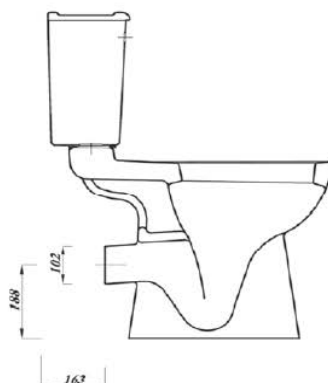

ECONOMY COMFORT HEIGHT CLOSE COUPLED LEVER WC SET INCLUDING STANDARD SEAT

Product Code	COMFASLEVWC
Pan Outlet	Horizontal
Weight (Kg)	33.9
Material	Vitreous China
Flushing Volume (Ltr)	6/4
Cistern Fittings Included	Yes
Pre-installed/Bagged	Bagged
Flushing Mechanism	Dual Flush Lever
Inlet	RH Bottom Inlet

Shown: Comfort Height Close Coupled WC with Lever Cistern & Standard Seat.

DOCMNPAN - ASWHCI - CPKAS - STWHSSUNP

Key features:

- Horizontal outlet
- UKCA compliant
- Classic close coupled design
- Raised height for more comfort

Description:

Featuring a comfort height close coupled pan for either commercial or domestic settings. This close coupled pack features a dual flush pre-installed mechanism.

All dimensions are approximate and subject to normal ceramic variation. Although every effort is made not to change the above product specification, Lecico reserve the right to do so without prior notification if necessary. *Against manufacturers defects. Full information on guarantees available upon request.