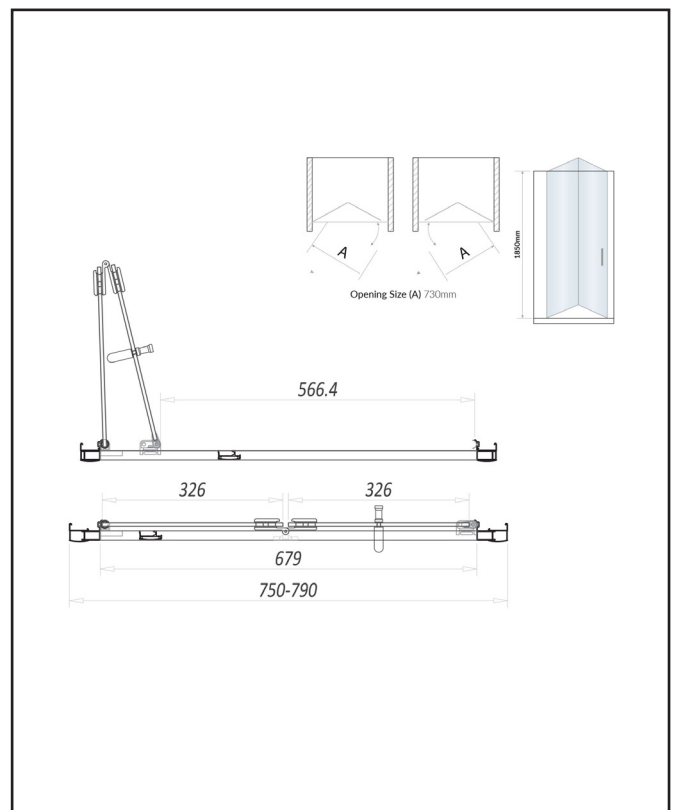

## 6mm Black Glass 800mm Bi-Fold Door

Product Code: S6-BLKGLASS023

Product Name	S6-BLKGLASS023
Product Description	Scudo 6mm Black Glass 800mm Bi-Fold Door (1850mm)
Product Transportation	
Barcode	5060964932255
Country of origin	CH
Commodity code	7610909095
Product Measurements	
Product Weight (KG)	22.1
Product Width (mm)	790
Product Height (mm)	1850
Product Depth (mm)	6
Product Length (mm)	0
Primary Packed Measurements	
Packaged Weight	24.6
Packed Length	1930
Packed Width	780
Packed Height	55
Packaging Weights	
Card (kg)	2.6
Paper (kg)	0.12
Wood (kg)	0
Plastic (kg)	0.146
Compliance DOP	HBDOC005 , HBDOC006

General Information	
Construction Material	Aluminium, Clear Glass
Installation type	
Colour / Finish	Black
Enclosure Attributes	
Adjustment	750-790
Aqua-Shield (easy clean)	Yes
Hinge Type	Bi-Fold
Door Type	Single Door
Frame Type	Framed
Glass Type	Clear
Radius	N/a
Entry Width	530
Door in swing (°)	326mm
Door Out Swing (°)	0
Enclosure Shape	Rectangular
Glass Thickness (mm)	6
Profile Finish / Colour	Black
Profile Material	Aluminium

### Dimensions (measurements in mm)