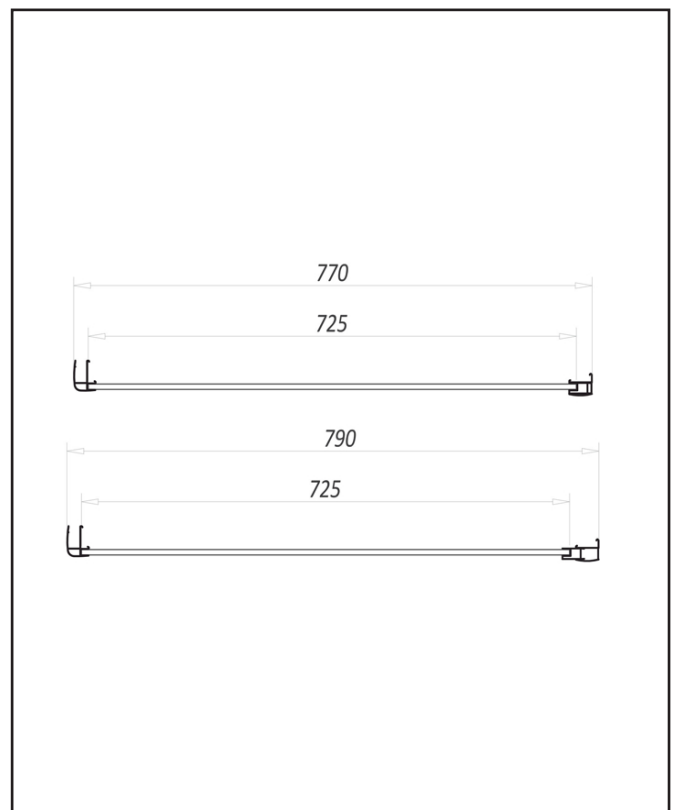

## S8 Side Panel 760mm

Product Code: SCUD760SP

0330 124 7290

sales@scudo.co.uk - www.scudo.co.uk

Scudo is the trading name of Harrison Bathrooms Ltd. Whilst we endeavour to ensure that the product information is accurate we accept no liability for any information given. All images are for illustration purposes only. Product images and specification are subject to change. Measurement are in millimetres and are nominal.

Product Measurements	
Product Weight:	27.1kg
Product Width:	760mm
Product Height:	1900mm
Product Depth:	8mm
Product Length:	N/A
Product Transportation	
Barcode:	5060500649104
Country of Origin:	China
Comodity Code:	7610909095
Primary Packed Measurements	
Packaged Weight:	29.9kg
Packaged Length:	1975mm
Packaged Width:	785mm
Packaged Height:	75mm
Packaging Weight	
Card:	2.678kg
Paper:	N/A
Wood:	N/A
Plastic:	N/A
General Information	
Construction Material:	Aluminium / Glass
Installation Type:	Wall Mounted
Colour / Finish:	Chrome / Clear Glass
Enclosure Attributes	
Adjustment:	730-750mm
Aqua-Shield:	Yes
Hinge Type:	N/A
Door Type:	N/A
Frame Type:	Frameless
Glass Type:	Clear
Radius:	N/A
Entry Width:	N/A
Door In Swing:	N/A
Door Out Swing:	N/A
Enclosure Shape:	Rectangular
Glass Thickness:	8mm
Profile Finish/Colour:	Chrome
Profile Material:	Aluminium
Compliance DOP	
HBDOC019 / HBDOC020	

**Dimensions**  
(measurements in mm)