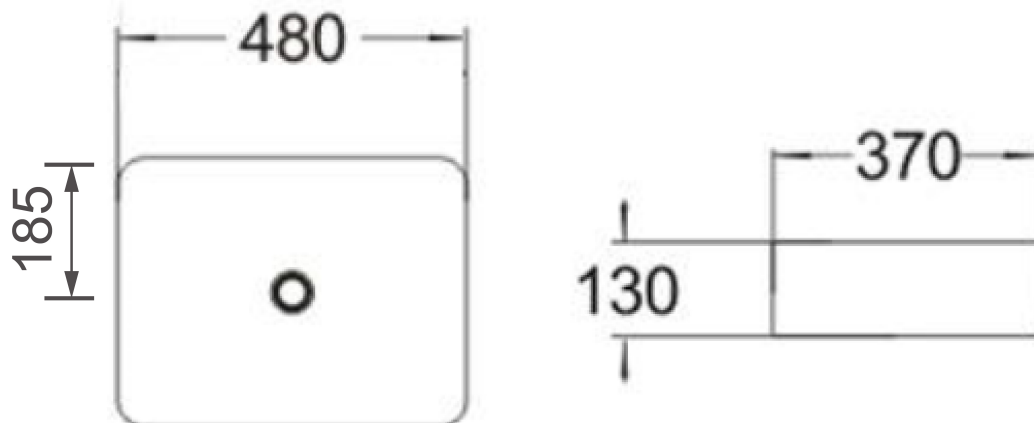

## LAYLA SQUARE FREE STANDING BOWL 480MM

<b>Product Code</b>	<b>LAYFSB480SQ</b>
<b>Weight (Kg)</b>	12
<b>Material</b>	Vitreous China
<b>Tap holes</b>	0
<b>Extras</b>	Bottle trap - BOTRAPCH / Waste - TPOPUNS

### Description

Featuring a modern square shape, this basin is designed to be mounted on a countertop or furniture. It's angular lines add a modern touch to any bathroom. Pair with a tall tap for a trendy finish.