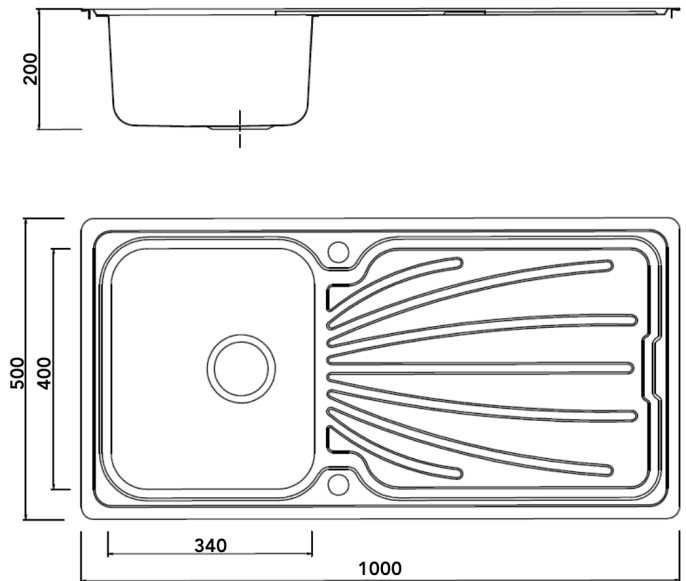

## EIRLINE PLUS STANDARD

|                   |                   |
|-------------------|-------------------|
| Product Code      | 610424K           |
| Overall Size      | 1000 x 500mm      |
| Main Bowl Size    | 350 x 400 x 200mm |
| Second Bowl Size  | N/A               |
| Minimum Base Unit | 450mm             |
| Material          | 0.8mm S/S 304     |
| Finish            | Satin brushed     |