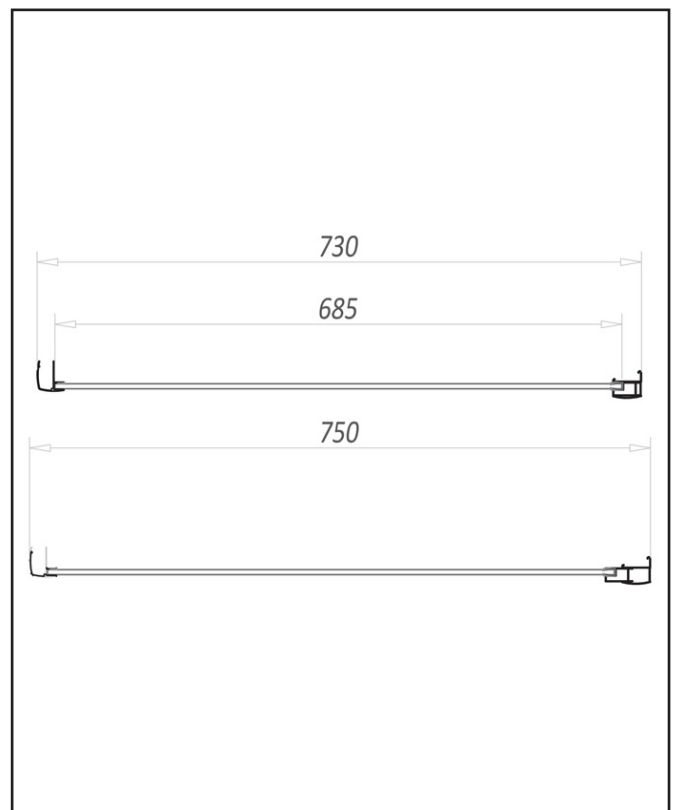

PRODUCT DATA SHEET

Side Shower Panel 760mm

Product Code: S6-GLASS026

Product Measurements	
Product Weight:	20.5kg
Product Width:	750mm
Product Height:	1850mm
Product Depth:	6mm
Product Length:	N/A
Product Transportation	
Barcode:	5060500648800
Country of Origin:	China
Comodity Code:	7610909095
Primary Packed Measurements	
Packaged Weight:	24kg
Packaged Length:	1930mm
Packaged Width:	760mm
Packaged Height:	55mm
Packaging Weight	
Card:	2.8kg
Paper:	N/A
Wood:	N/A
Plastic:	N/A
General Information	
Construction Material:	Aluminium / Glass
Installation Type:	Wall Mounted
Colour / Finish:	Chrome / Clear Glass
Enclosure Attributes	
Adjustment:	730-750mm
Aqua-Shield:	Yes
Hinge Type:	N/A
Door Type:	N/A
Frame Type:	Framed
Glass Type:	Clear
Radius:	N/A
Entry Width:	N/A
Door In Swing:	N/A
Door Out Swing:	N/A
Enclosure Shape:	Rectangular
Glass Thickness:	6mm
Profile Finish/Colour:	Chrome
Profile Material:	Aluminium
Compliance DOP	
HBDOC005 / HBDOC006	

Dimensions
(measurements in mm)

LIFETIME GUARANTEE

We are confident in our products and we want our customer to be, we proudly give a lifetime guarantee on our taps and showers, further details can be found on our website