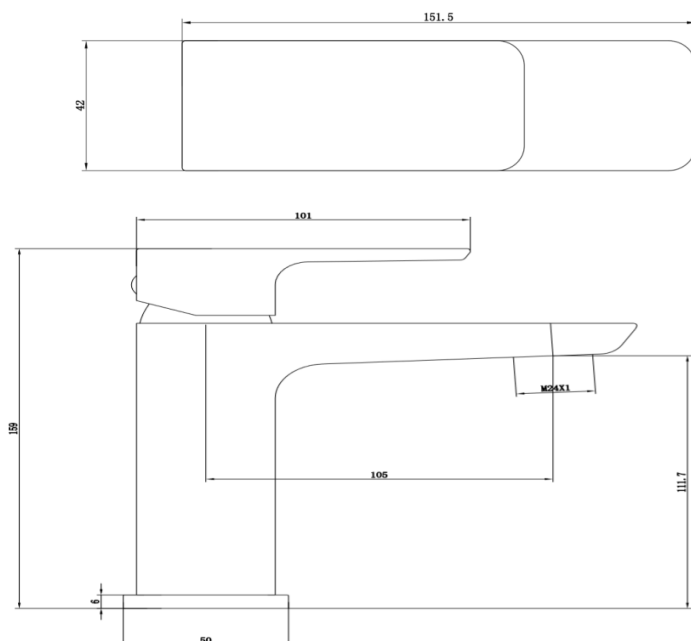

Technical Data Information

Product Code:	TVOI05
Information:	Voici Mono Basin Mixer
Construction	Brass body, Handle: Zinc Alloy
Finishes	Chrome : Ni : 8-12um, Cr : 0.25-0.3um
Product Type	Contemporary
Water Pressure	Min. 0.2 bar, Max. 6.0 bar
Plumbing Systems	Suitable for all plumbing systems
Standards	Complies with BS6920, BS EN200
Certification	-
Cartridge	35mm Ceramic Disc Cartridge UK: M10 x 350mm ½" BSP Female Flexi Tails . EU: M10x350mm 3/8" BSP Female Flexi Tails.
Fitting	
Aerator	Neoperl aerator
Packaging	35.5 x 26.5 x 42cm / carton (10 boxes / carton); Box size: 25.5x17x8cm; Weight: 1.65kg/box
Guarantee	10 years against manufacturing faults (excluding serviceable parts).
Additional Information	Supplied with G 1¼" slotted sprung waste(UK only)
Overall Dimensions:	H: 159 x D: 151.5 x W: 50

All Dimensions are in millimetres. The information contained on this page was correct at date of issue. Fitting dimensions are provided as a guide only. Some variation may occur due to manufacturing tolerances. We pursue a policy of continuing improvement in design and performance of our products and so reserve the right to change specifications without prior notice.