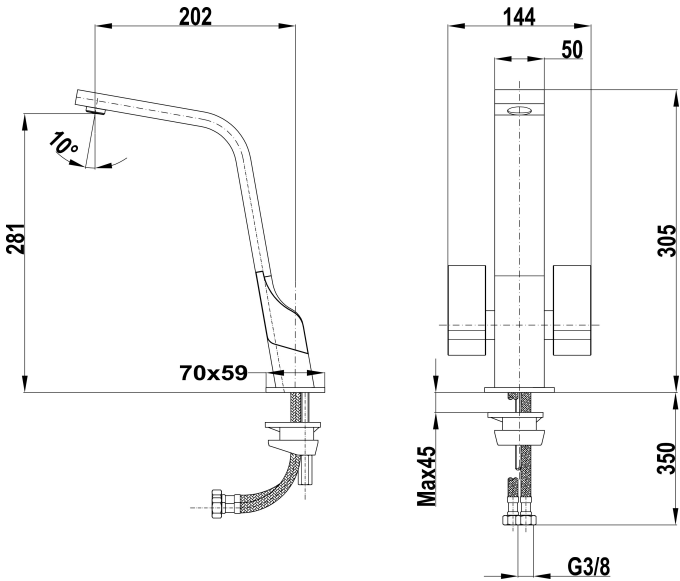

TOTAL ICT 915

Metallic Edition two handles tap with swivel spout

REFERENCE

REF: 116030012 EAN: 8434778003055

FEATURES

Metallic Edition, Brass Collection
High spout kitchen tap
Swivel Spout
Anti-scale aerator
Ceramic headparts
Surface resistant to daily use (PVD)
3/8" - 1/2" flexible inlet pipes

DIMENSIONS

Product height (mm): 305
Product width (mm):
Product depth (mm):
Product length (mm):
Net weight (Kg): 2,15

Fingerprint-Proof

Anti-Scale Aerator

Swivel Spout

PVD

COLOURS

- 116030012 Brass
- 116030010 Titanium
- 116030010 Chrome