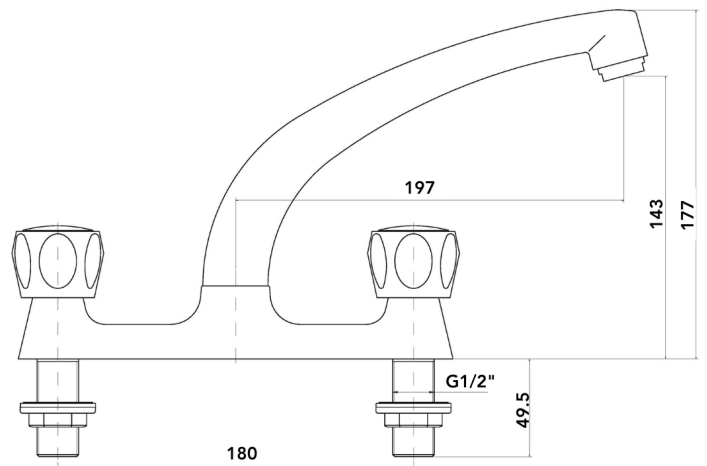

## LUNA

Product Code	580006
Minimum Pressure	0.2 Bar
Maximum Pressure	5 Bar
Overall Height	177mm
Spout Exit Height	143mm
Spout Exit Reach	197mm

### Colour Finishes

580006 Chrome