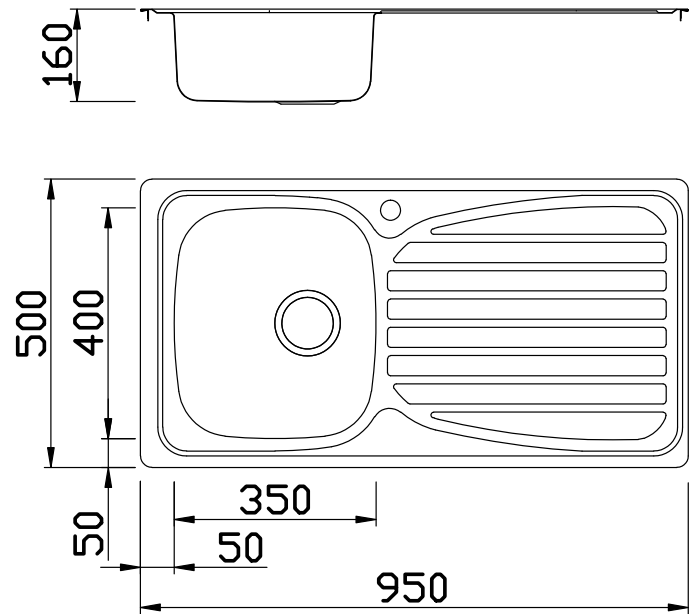

EIRLINE STANDARD

Product Code	611100K
Overall Size	950 x 500mm
Main Bowl Size	350 x 400 x 160mm
Second Bowl Size	N/A
Mimimum Base Unit	450mm
Material	0.7mm S/S 304
Finish	Satin brushed

Colour Finishes

611100K Satin Brushed