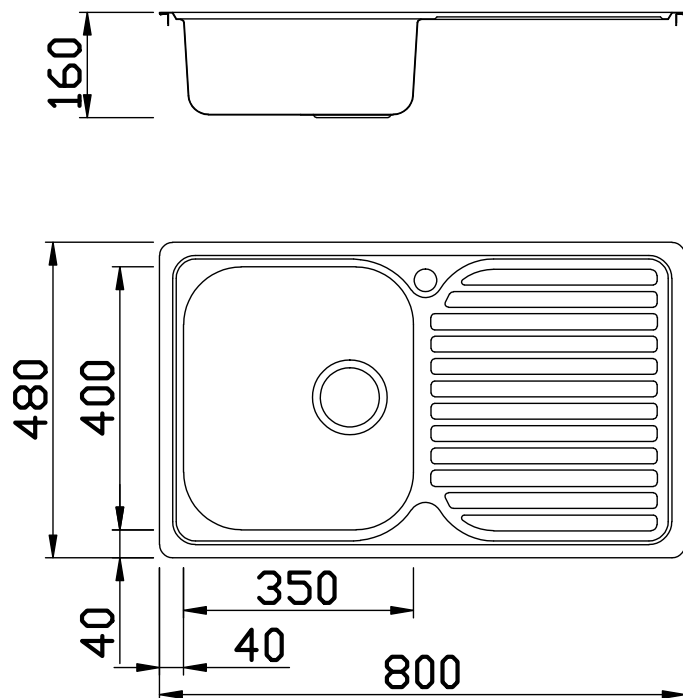

EIRLINE COMPACT

Product Code	610420K
Overall Size	800 x 480mm
Main Bowl Size	350 x 400 x 160mm
Second Bowl Size	N/A
Mimimum Base Unit	450mm
Material	0.6mm S/S 304
Finish	Satin brushed

Colour Finishes

610420K Satin Brushed