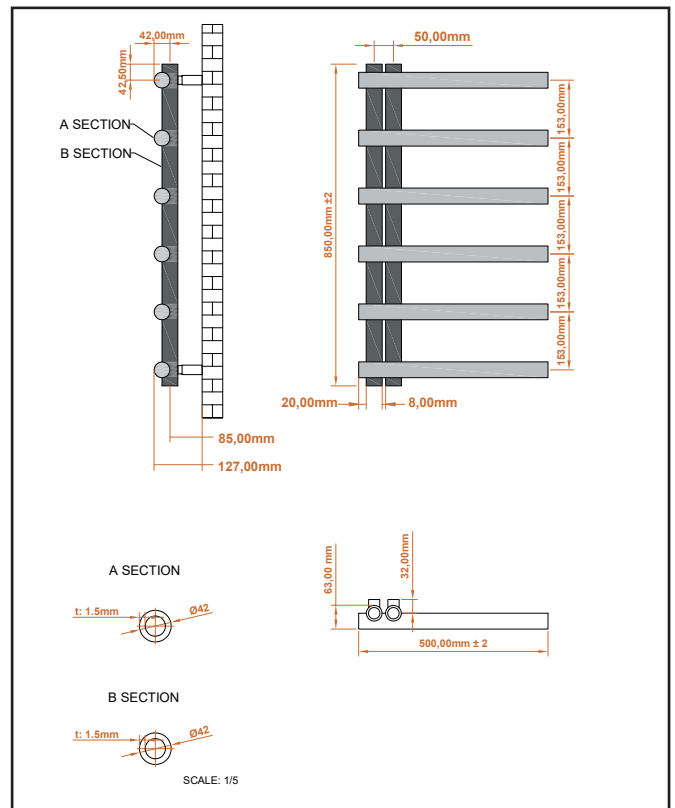

PRODUCT DATA SHEET

Carlo Towel Radiator - 500 X 850

Product Code: CARL850-500-C

SCUDO
BEAUTIFUL BATHROOMS

0330 124 7290

sales@scudo.co.uk - www.scudo.co.uk

Scudo is the trading name of Harrison Bathrooms Ltd. Whilst we endeavour to ensure that the product information is accurate we accept no liability for any information given. All images are for illustration purposes only. Product images and specification are subject to change. Measurement are in millimetres and are nominal.

Product Name	CARL850-500-C
Product Description	Carlo 850 x 500 Chrome
Product Transportation	
Barcode	5060964930596
Country of origin	TURK
Commodity code	7322190000
Product Measurements	
Product Weight (KG)	
Product Width (mm)	500
Product Height (mm)	850
Product Depth (mm)	61
Product Length (mm)	
Primary Packed Measurements	
Packaged Weight	8.5
Packed Length	870
Packed Width	460
Packed Height	830
Packaging Weights	
Card (kg)	
Paper (g)	
Wood (kg)	
Plastic (kg)	
Compliance DOP	HBDOCH118

General Information	
Construction Material	Steel
Installation type	Wall
Colour / Finish	Chrome
Heating Attributes	
Bar Arrangement	N/a
Number of Bars	6
Radiator Diameter (Ø)	61
RAL#	Chrome
Bar Diameter (Ø)	42
BTU @ 50°C	723
Thermal Output @ 50°C (WATT's)	212
Element installation compatible	No
Water Content Volume	5.6
Max Projection (mm)	127
Selected element must not exceed the maximum BTU / Watt out put of the product Seek advice from a competent installer	
First Fix Dimensions	
Pipe Centres C1 (mm)	50
Pipe Centres C2 (mm)	85