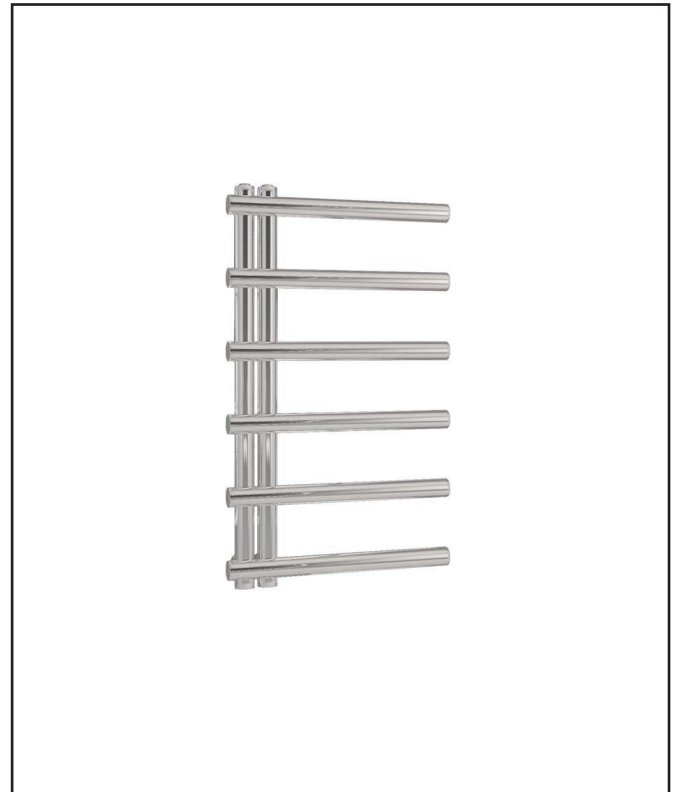

PRODUCT DATA SHEET

Carlo Towel Radiator - 500 X 850

Product Code: CARL850-500-C

SCUDO
BEAUTIFUL BATHROOMS

0330 124 7290

sales@scudo.co.uk - www.scudo.co.uk

Scudo is the trading name of Harrison Bathrooms Ltd. Whilst we endeavour to ensure that the product information is accurate we accept no liability for any information given. All images are for illustration purposes only. Product images and specification are subject to change. Measurement are in millimetres and are nominal.

Product Name	CARL850-500-C
Product Description	Carlo 850 x 500 Chrome
Product Transportation	
Barcode	5060964930596
Country of origin	TURK
Commodity code	7322190000
Product Measurements	
Product Weight (KG)	
Product Width (mm)	500
Product Height (mm)	850
Product Depth (mm)	61
Product Length (mm)	
Primary Packed Measurements	
Packaged Weight	8.5
Packed Length	870
Packed Width	460
Packed Height	830
Packaging Weights	
Card (kg)	
Paper (g)	
Wood (kg)	
Plastic (kg)	
Compliance DOP	HBDOCH118

General Information	
Construction Material	Steel
Installation type	Wall
Colour / Finish	Chrome
Heating Attributes	
Bar Arrangement	N/a
Number of Bars	6
Radiator Diameter (Ø)	61
RAL#	Chrome
Bar Diameter (Ø)	42
BTU @ 50°C	723
Thermal Output @ 50°C (WATT's)	212
Element installation compatible	No
Water Content Volume	5.6
Max Projection (mm)	127
Selected element must not exceed the maximum BTU / Watt out put of the product Seek advice from a competent installer	
First Fix Dimensions	
Pipe Centres C1 (mm)	50
Pipe Centres C2 (mm)	85